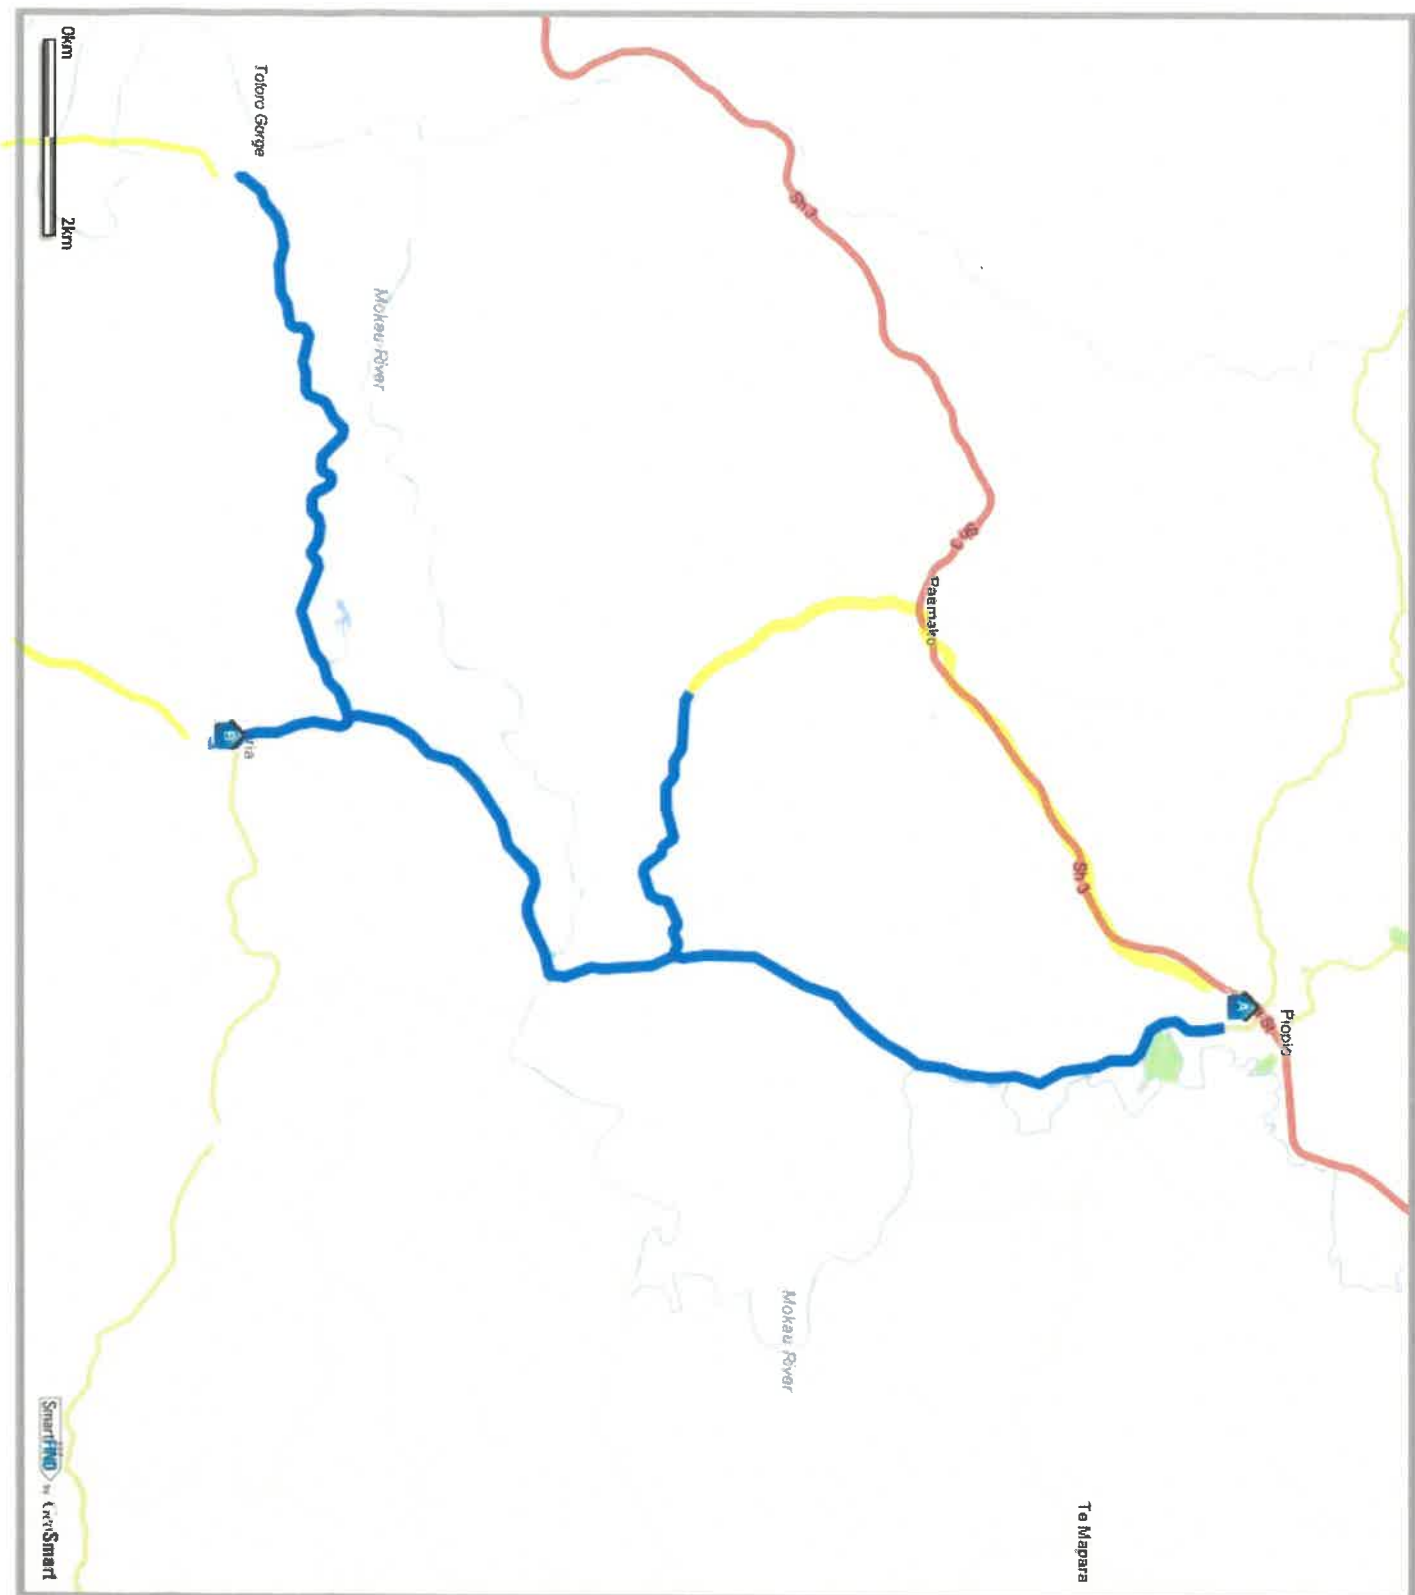

Schools

A. Piopio College

Printed: 22 May 2019

Route No. 2417_2019_DRAFT
Route Name Mangatahi / Mairā
Route Distance 55.1 Km
Route Duration 55 minutes
Route Type Daily
Route Group Piopio
Total Daily Dist. 110.20 Km
Last Modified 22 May 2019

Schools

- A. Piopio College
- B. Piopio Primary School

No change

Printed: 22 May 2019

Route No. 2418_2019_DRAFT1

Route Name Piopio/Aria

Route Distance 45.26 Km

Route Duration 62 minutes

Route Type Daily

Route Group Piopio

Total Daily Dist. 90.52 Km

Last Modified 22 May 2019

Schools

A. Piopio College

B. Aria School

No longer
New.

Printed: 22 May 2019

Route No. 2419_2019_DRAFT1

Route Name Aria School

Route Distance 47.39 Km

Route Duration 48 minutes

Route Type Daily

Route Group Piopio

Total Daily Dist. 94.78 Km