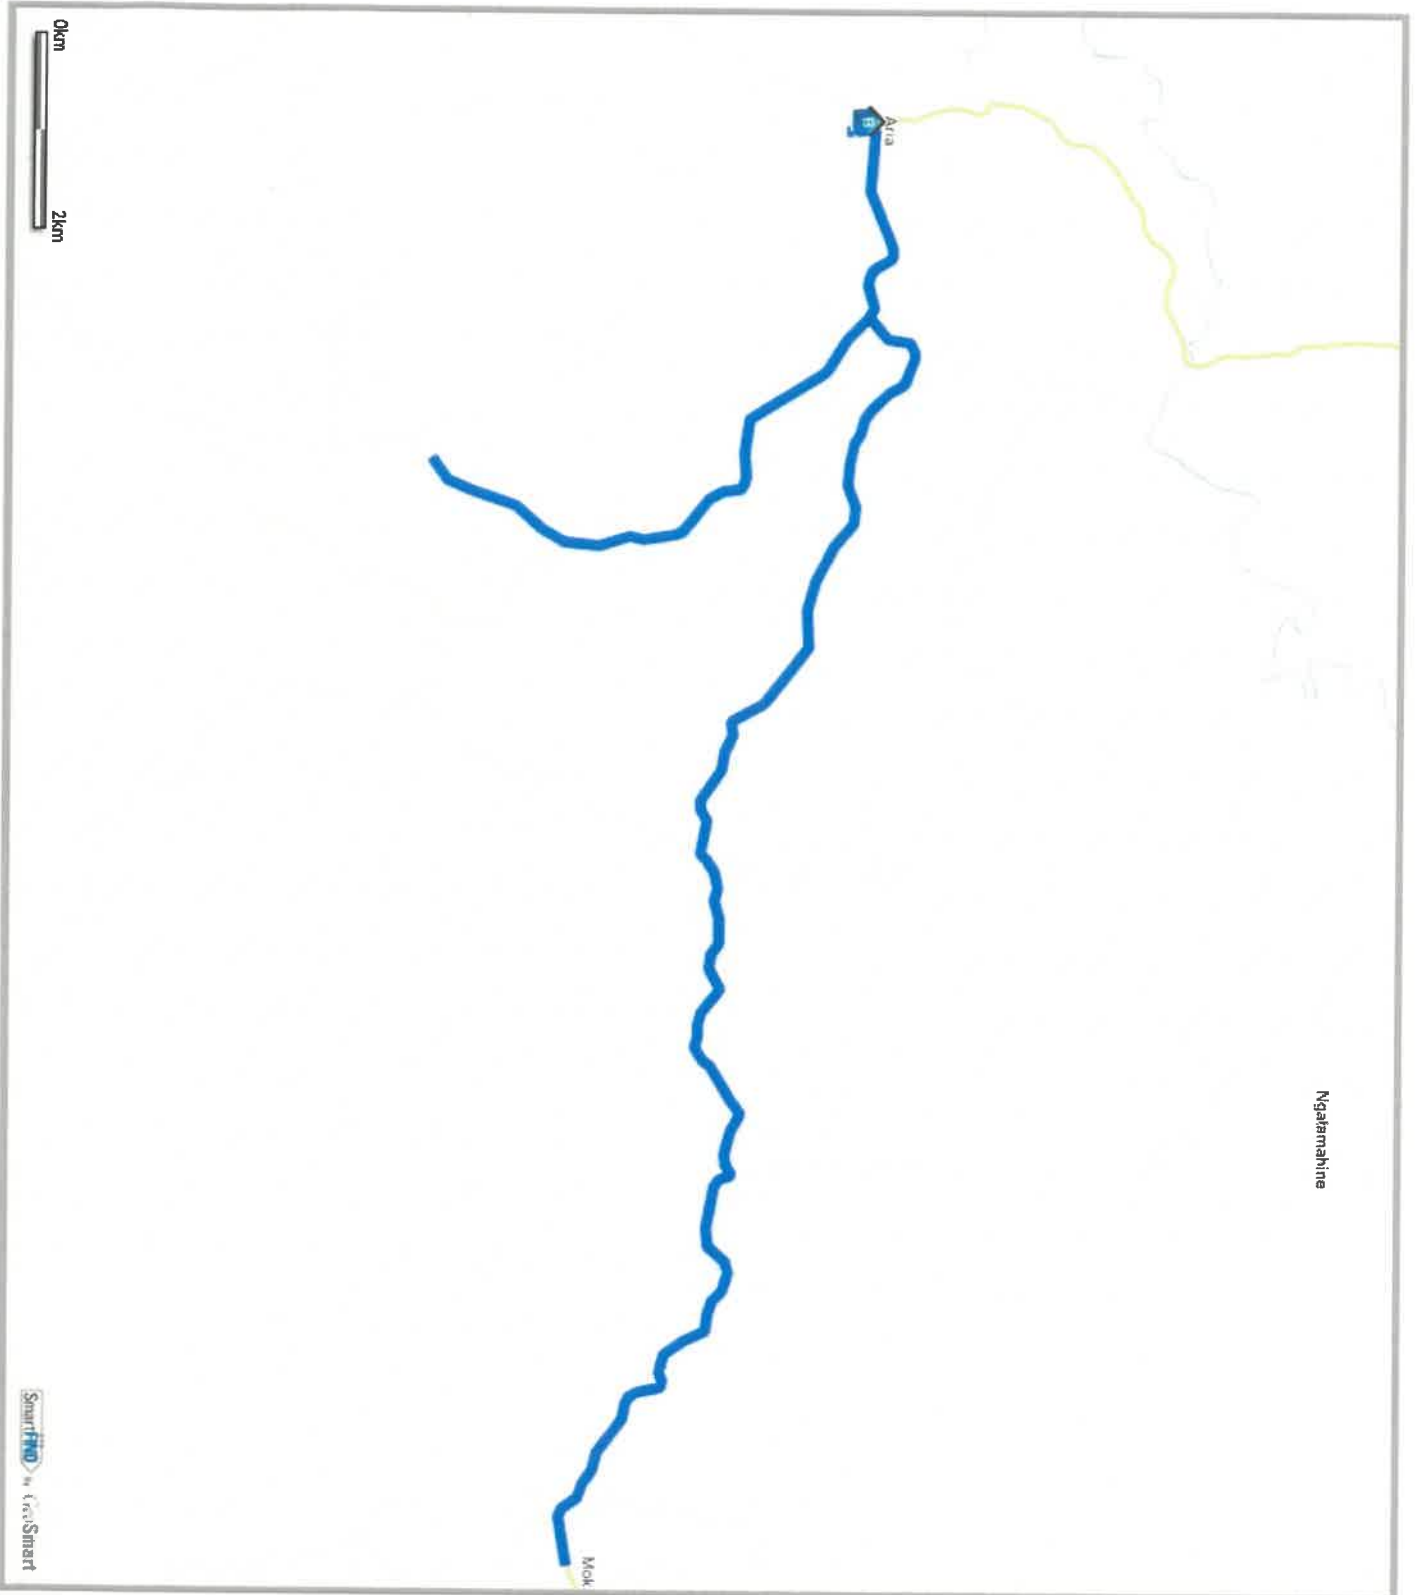

Schools

A. Piopio College

Printed: 22 May 2019

Route No. 2417_2019_DRAFT
Route Name Mangatahi / Mairā
Route Distance 55.1 Km
Route Duration 55 minutes
Route Type Daily
Route Group Piopio
Total Daily Dist. 110.20 Km
Last Modified 22 May 2019

Schools

- A. Piopio College
- B. Piopio Primary School

No change

Printed: 22 May 2019

Route No. 2418_2019_DRAFT1

Route Name Piopio/Aria

Route Distance 45.26 Km

Route Duration 62 minutes

Route Type Daily

Route Group Piopio

Total Daily Dist. 90.52 Km

Last Modified 22 May 2019

Schools

A. Piopio College

B. Aria School

No longer
New.

Printed: 22 May 2019

Route No. 2419_2019_DRAFT1

Route Name Aria School

Route Distance 47.39 Km

Route Duration 48 minutes

Route Type Daily

Route Group Piopio

Total Daily Dist. 94.78 Km