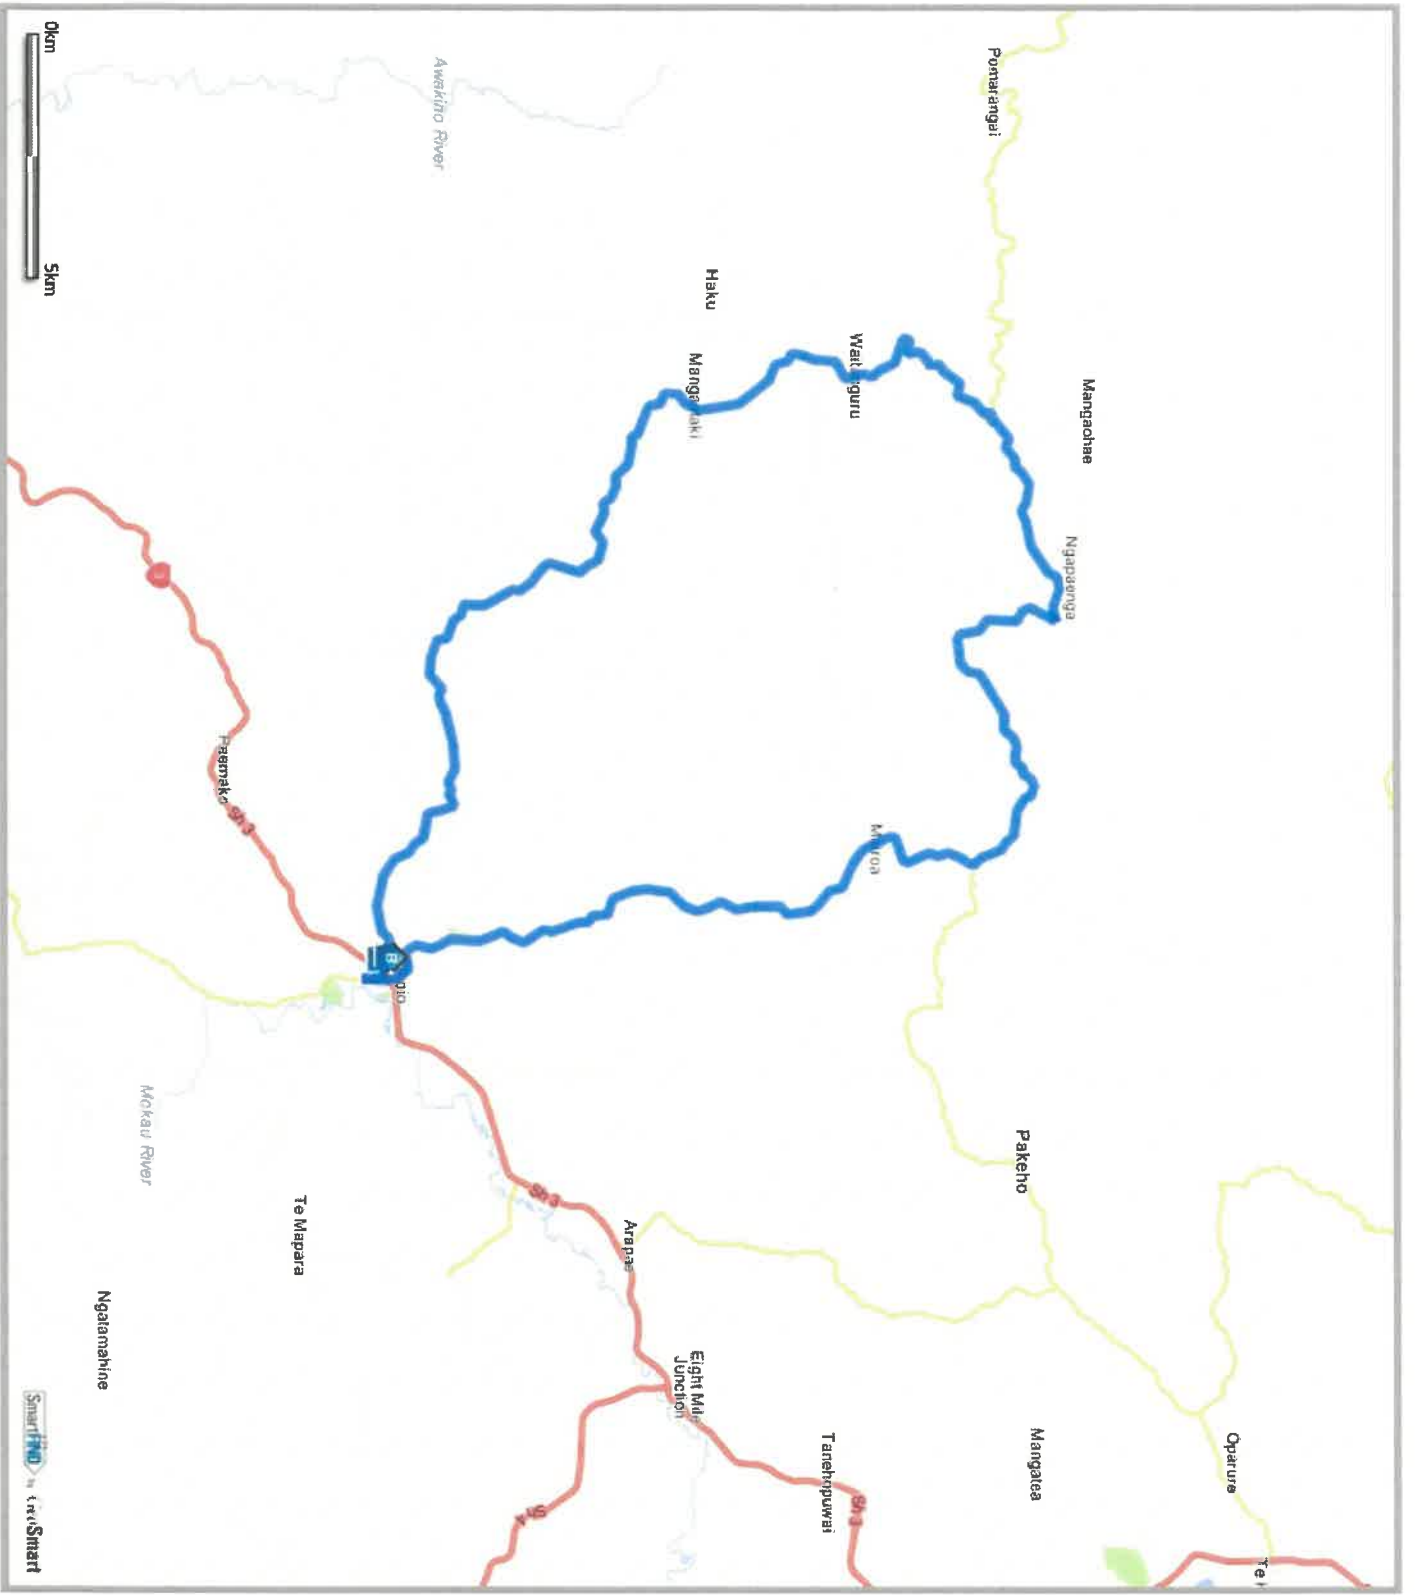

A. Piopio College

B. Piopio Primary School

Printed: 22 May 2019

Route No.	2415_2019_DRAFT
Route Name	Mahoenui
Route Distance	45.86 Km
Route Duration	34 minutes
Route Type	Daily
Route Group	Piopio
Total Daily Dist.	91.72 Km
Last Modified	20 May 2019

Schools

A. Piopio College

Printed: 22 May 2019

Route No. 2417_2019_DRAFT
Route Name Mangatahi / Mairā
Route Distance 55.1 Km
Route Duration 55 minutes
Route Type Daily
Route Group Piopio
Total Daily Dist. 110.20 Km
Last Modified 22 May 2019

Schools

- A. Piopio College
- B. Piopio Primary School

No change

Printed: 22 May 2019

Route No. 2418_2019_DRAFT1

Route Name Piopio/Aria

Route Distance 45.26 Km

Route Duration 62 minutes

Printed: 22 May 2019

Route No. 2419_2019_DRAFT1

Route Name Aria School

Route Distance 47.39 Km

Route Duration 48 minutes

Route Type Daily

Route Group Piopio

Total Daily Dist. 94.78 Km