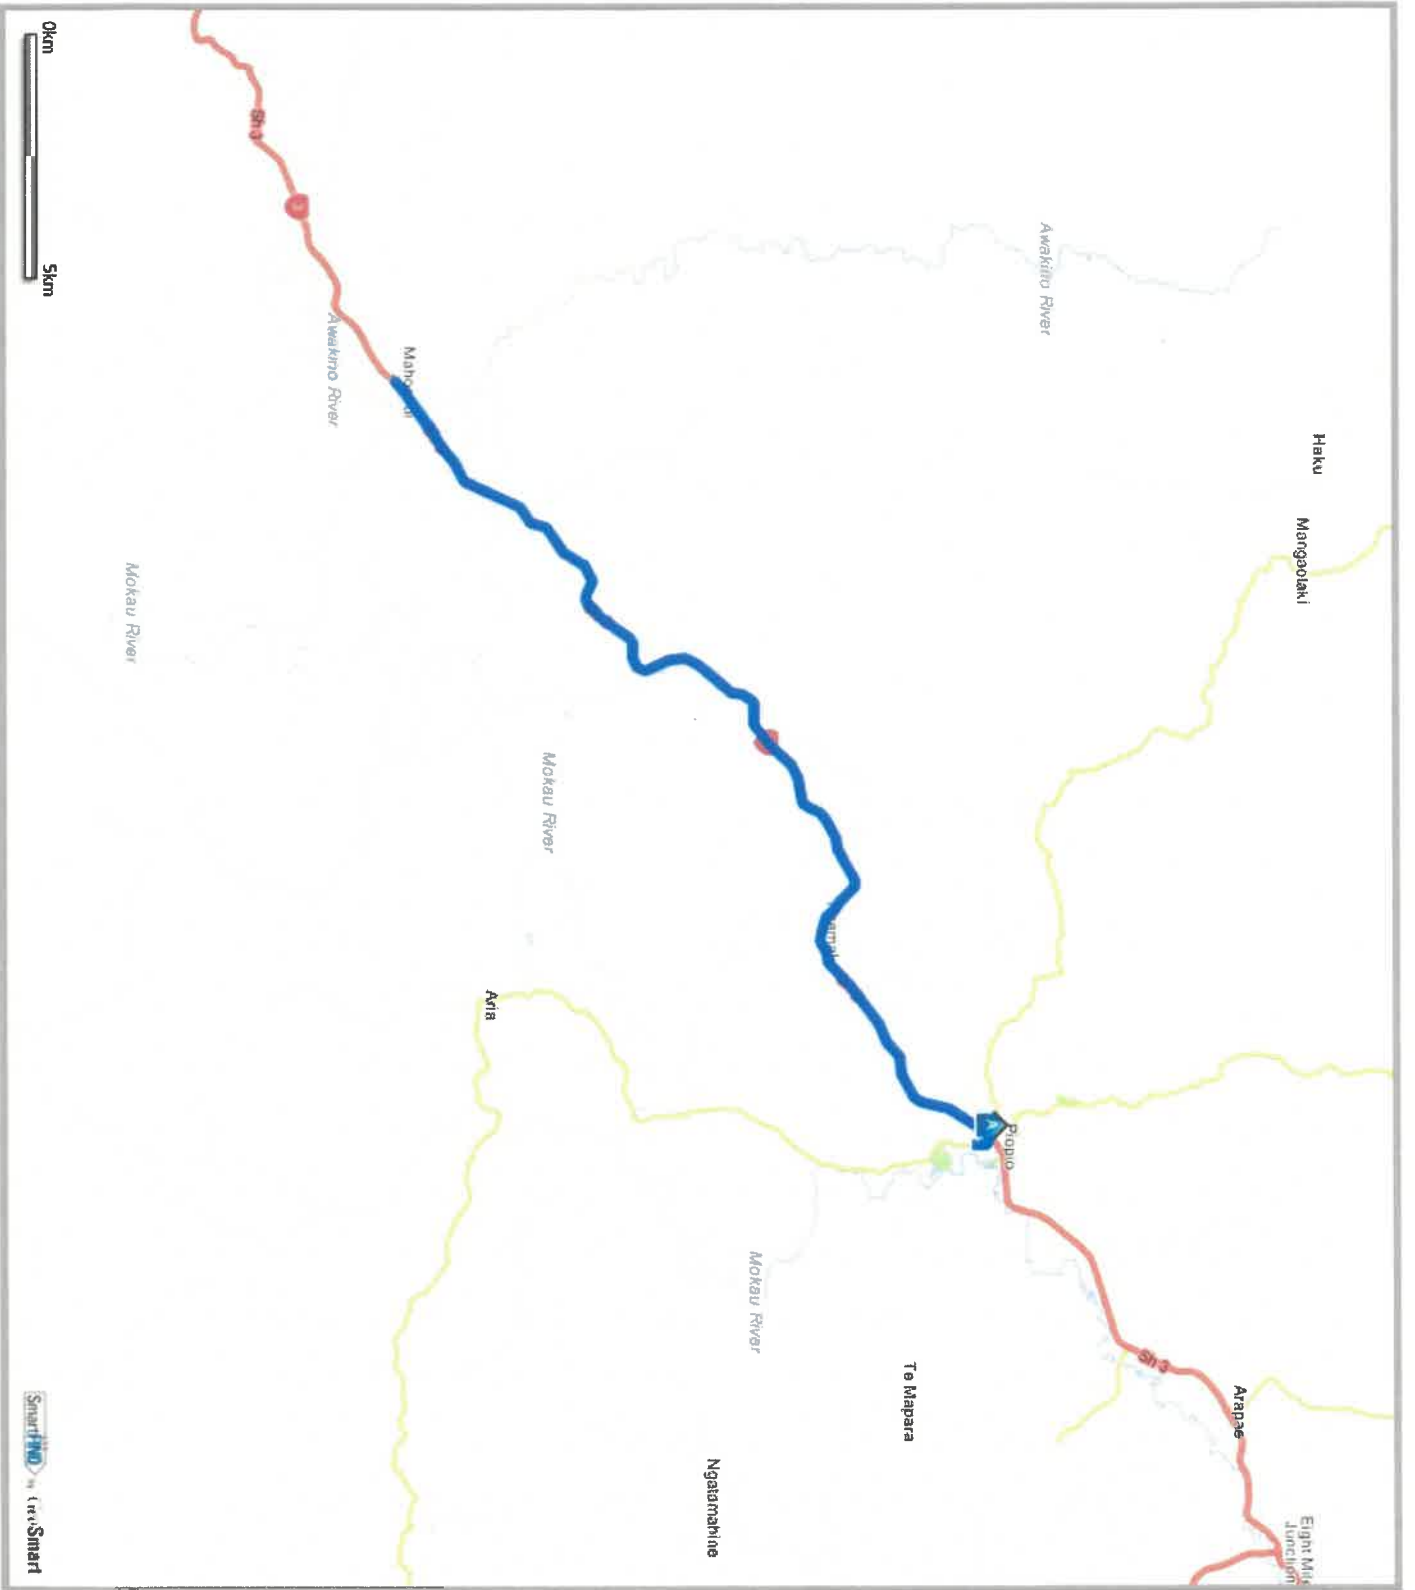

Route Name Tikiki Rd

Route Distance 23.1 Km

Route Duration 35 minutes

Route Type Daily

Route Group Piopio

Total Daily Dist. 46.20 Km

Last Modified 22 May 2019

Schools

A. Piopio College

B. Piopio Primary School

Printed: 22 May 2019

Route No.	2415_2019_DRAFT
Route Name	Mahoenui
Route Distance	45.86 Km
Route Duration	34 minutes
Route Type	Daily
Route Group	Piopio
Total Daily Dist.	91.72 Km
Last Modified	20 May 2019

Schools

A. Piopio College

Printed: 22 May 2019

Route No. 2417_2019_DRAFT
Route Name Mangatahi / Mairā
Route Distance 55.1 Km
Route Duration 55 minutes
Route Type Daily
Route Group Piopio
Total Daily Dist. 110.20 Km
Last Modified 22 May 2019

Printed: 22 May 2019

Route No. 2419_2019_DRAFT1

Route Name Aria School

Route Distance 47.39 Km

Route Duration 48 minutes

Route Type Daily

Route Group Piopio

Total Daily Dist. 94.78 Km