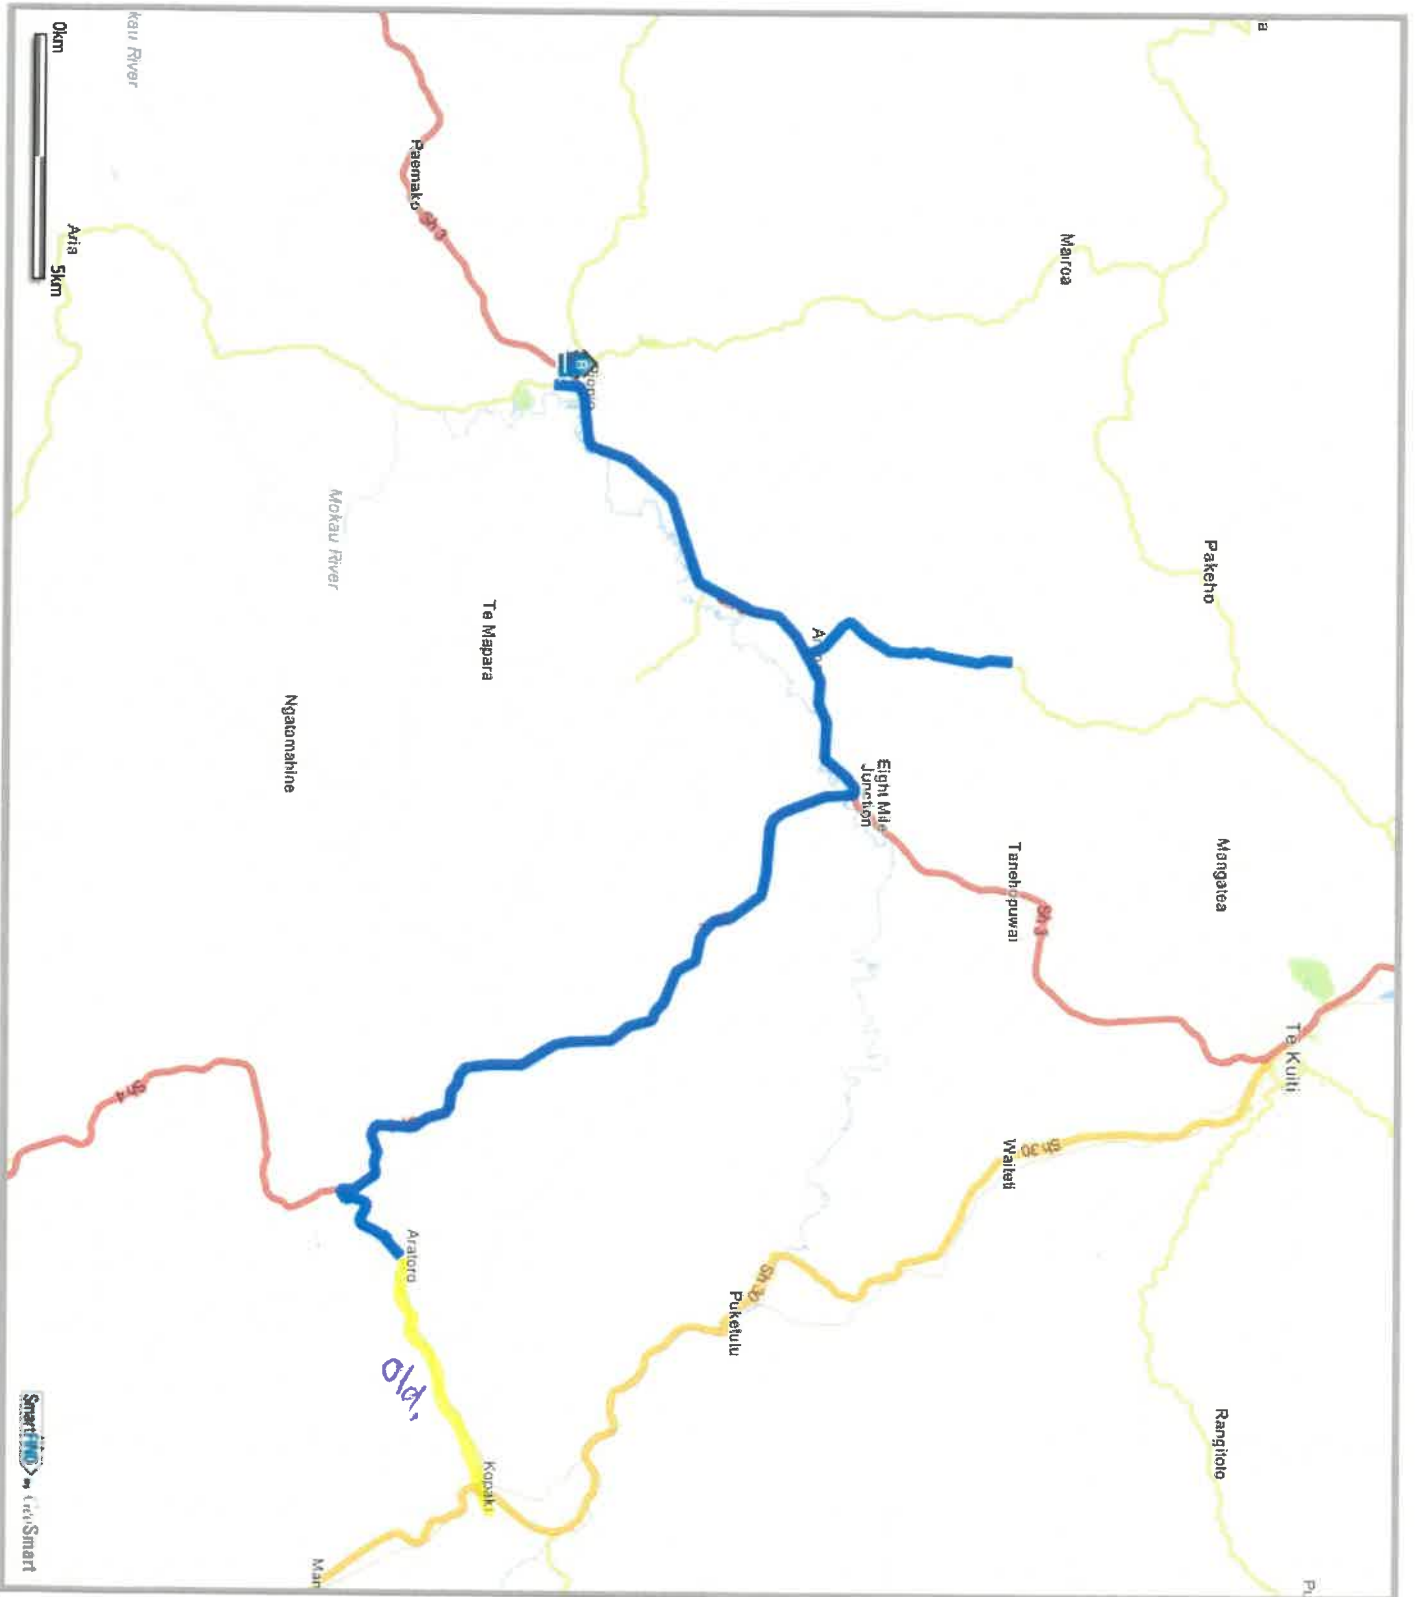

Schools

- A. Piopio College
- B. Piopio Primary School
- C. Aria School

Printed: 22 August 2019

Route No. 2412_2019_DRAFT

Route Name Kopaki / Troopers Rd

Route Distance 67.91 Km

Route Duration 52 minutes

Route Type Daily

Route Name Tikiki Rd

Route Distance 23.1 Km

Route Duration 35 minutes

Route Type Daily

Route Group Piopio

Total Daily Dist. 46.20 Km

Last Modified 22 May 2019

Schools

Schools

A. Piopio College

Printed: 22 May 2019

Route No. 2417_2019_DRAFT
Route Name Mangatahi / Mairā
Route Distance 55.1 Km
Route Duration 55 minutes
Route Type Daily
Route Group Piopio
Total Daily Dist. 110.20 Km
Last Modified 22 May 2019

Printed: 22 May 2019

Route No. 2419_2019_DRAFT1

Route Name Aria School

Route Distance 47.39 Km

Route Duration 48 minutes

Route Type Daily

Route Group Piopio

Total Daily Dist. 94.78 Km