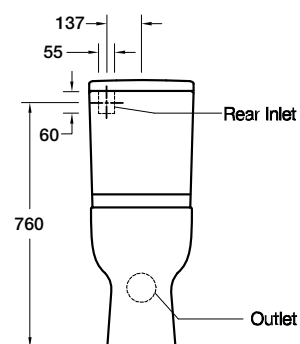

Front View

Available exclusively from specialist retailers nationally.
For more information, or showroom locations, visit

www.kohler.co.nz

KOHLER®

Apr2016