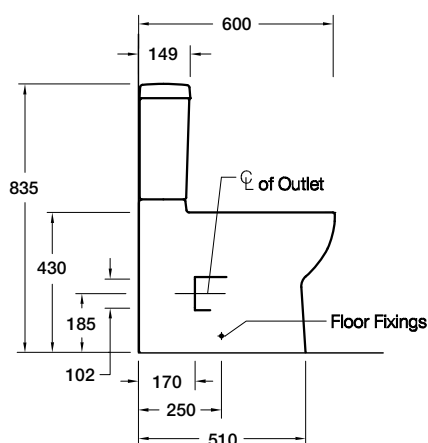

REACH™ COMPACT GENIUS.

The Reach Compact Back to Wall Toilet suite offers a combination of striking contemporary design coupled with practical, solution-driven features.

- Space saving compact suite, 600mm projection
- 4 Star WELS Rating (4.5 L full flush / 3L half flush (ave 3.5L flush))
- Quiet close, quick release seat
- Hygienic glazed box rim and trap
- Generous S Trap set-out of 90-160mm
- Vario Pan Connector included
- Suitable for P and S trap installations
- Top left rear inlet as standard

Side View

Front View

Available exclusively from specialist retailers nationally.
For more information, or showroom locations, visit

www.kohler.co.nz

KOHLER®

Apr2016